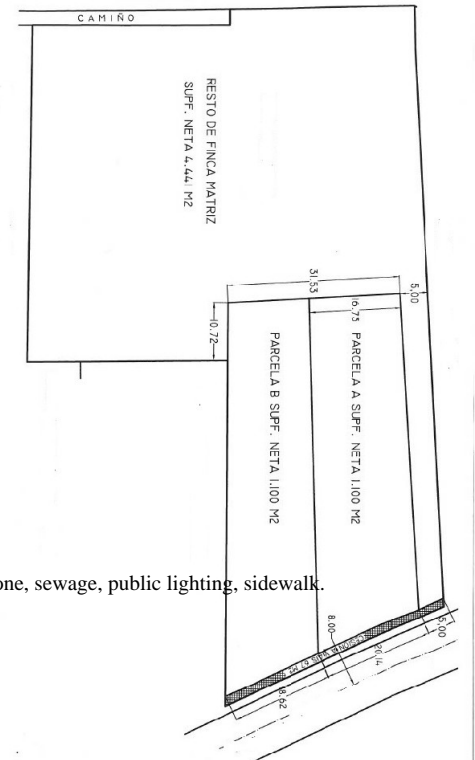

Inmobiliaria Fariña

REF: 00000000

TYPE OF PROPERTIE:

SUBTYPE:

STATUS: Disponible

OPERATION: Buy

CITY: Brión (15865)

ADDRESS:

BASTAVALES- CTRA. ESCLAVITUD - OS ANXELES - AL LADO O PADRIÑO

DESCRIPTION:

PLOT FOR SINGLE-FAMILY HOME

PRICE: 49.500 cada uno

PARCEL SURFACE: 1100 m2

OTHER FEATURES:

*Building land

DESCRIPTION:

2 plots for single-family homes for sale, flat, sunny land, at the foot of the plot: water, electricity, telephone, sewage, public lighting, sidewalk.