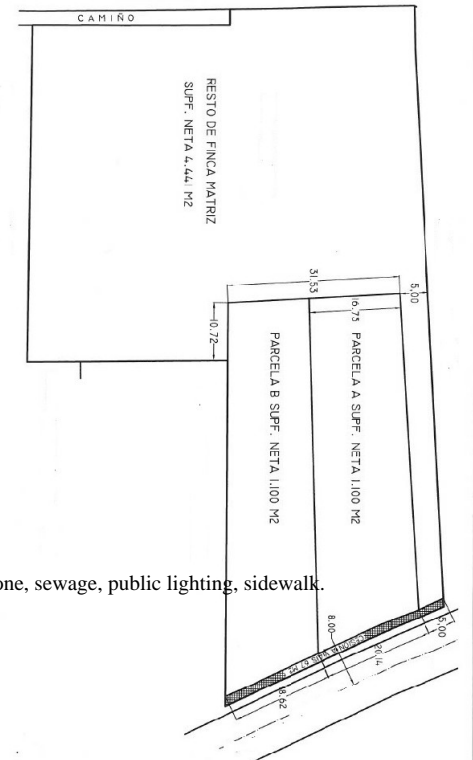

Inmobiliaria Fariña

REF: 00000000

TYPE OF PROPERTIE:

SUBTYPE:

STATUS: Disponible

OPERATION: Buy

CITY: Brión (15865)

ADDRESS:

BASTAVALES- CTRA. ESCLAVITUD - OS ANXELES - AL LADO O PADRIÑO

DESCRIPTION:

PLOT FOR SINGLE-FAMILY HOME

PRICE: 49.500 cada uno

PARCEL SURFACE: 1100 m2

OTHER FEATURES:

*Building land

DESCRIPTION:

2 plots for single-family homes for sale, flat, sunny land, at the foot of the plot: water, electricity, telephone, sewage, public lighting, sidewalk.